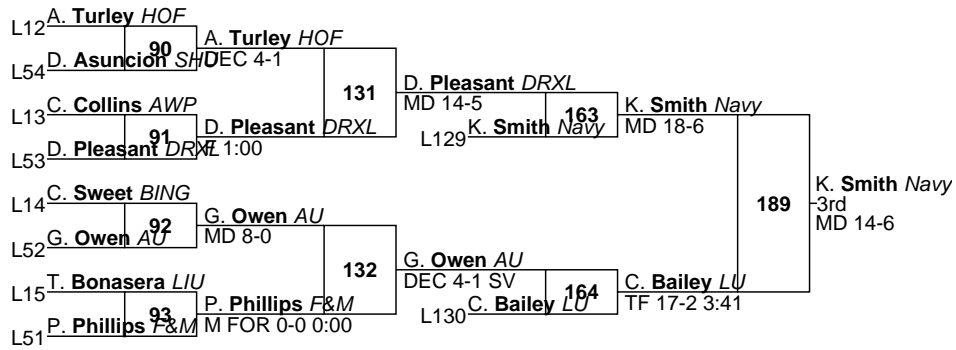

2026 EIWA Championships

EIWA

125

2026 EIWA Championships

EIWA

133

L159 G. Shipp *HOF* M FOR vs L160 D. Arrick *BING* DEC 9-4 → 182 D. Arrick *BING* 5th M FOR

L123 T. Tecson *MSU* DEC 2-0 vs L124 M. Leiphart *F&M* DEC 7-3 → 183 T. Tecson *MSU* 7th DEC 6-3

2026 EIWA Championships

EIWA

149

L163 D. Pleasant DRXL (MD 18-6) vs D. Pleasant DRXL (5th) (DEC 6-2)
 L164 G. Owen AU (TF 17-2 3:41)

L131 A. Turley HOF (MD 14-5) vs A. Turley HOF (7th) (DEC 9-6 SV)
 L132 P. Phillips F&M (DEC 4-1 SV)