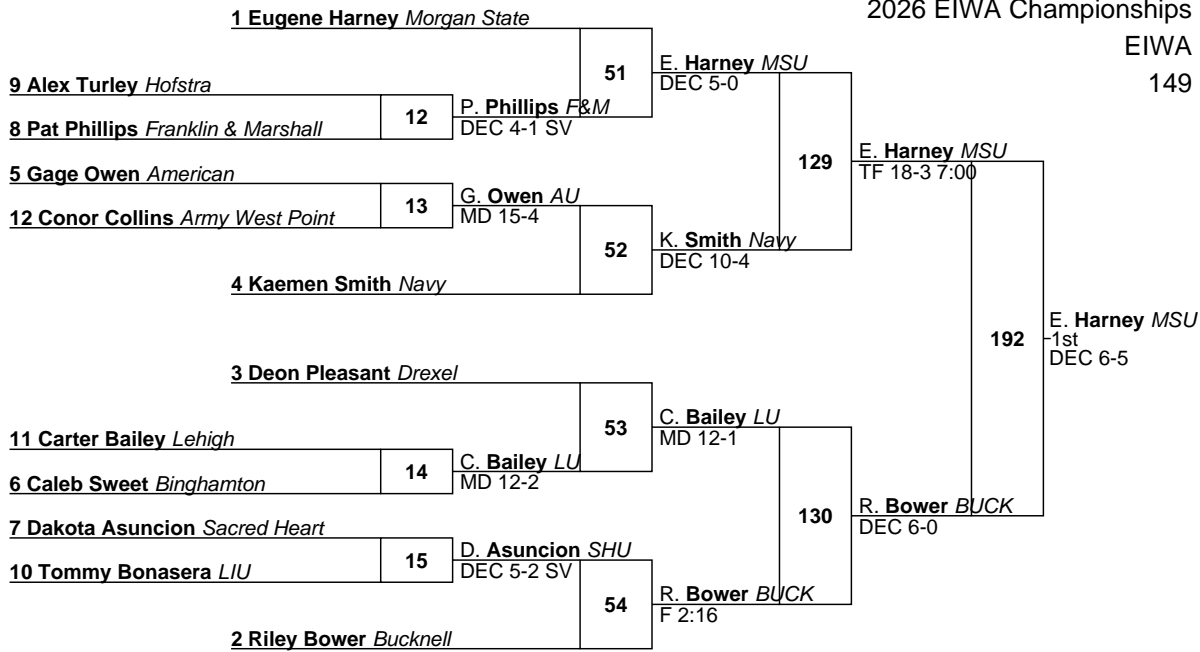

2026 EIWA Championships

EIWA

125

2026 EIWA Championships

EIWA

133

L159 G. Shipp *HOF* M FOR vs L160 D. Arrick *BING* DEC 9-4 → 182 D. Arrick *BING* 5th M FOR

L123 T. Tecson *MSU* DEC 2-0 vs L124 M. Leiphart *F&M* DEC 7-3 → 183 T. Tecson *MSU* 7th DEC 6-3

2026 EIWA Championships

EIWA

149

L163 D. Pleasant DRXL (MD 18-6) vs D. Pleasant DRXL (5th) (DEC 6-2)
 L164 G. Owen AU (TF 17-2 3:41)

L131 A. Turley HOF (MD 14-5) vs A. Turley HOF (7th) (DEC 9-6 SV)
 L132 P. Phillips F&M (DEC 4-1 SV)