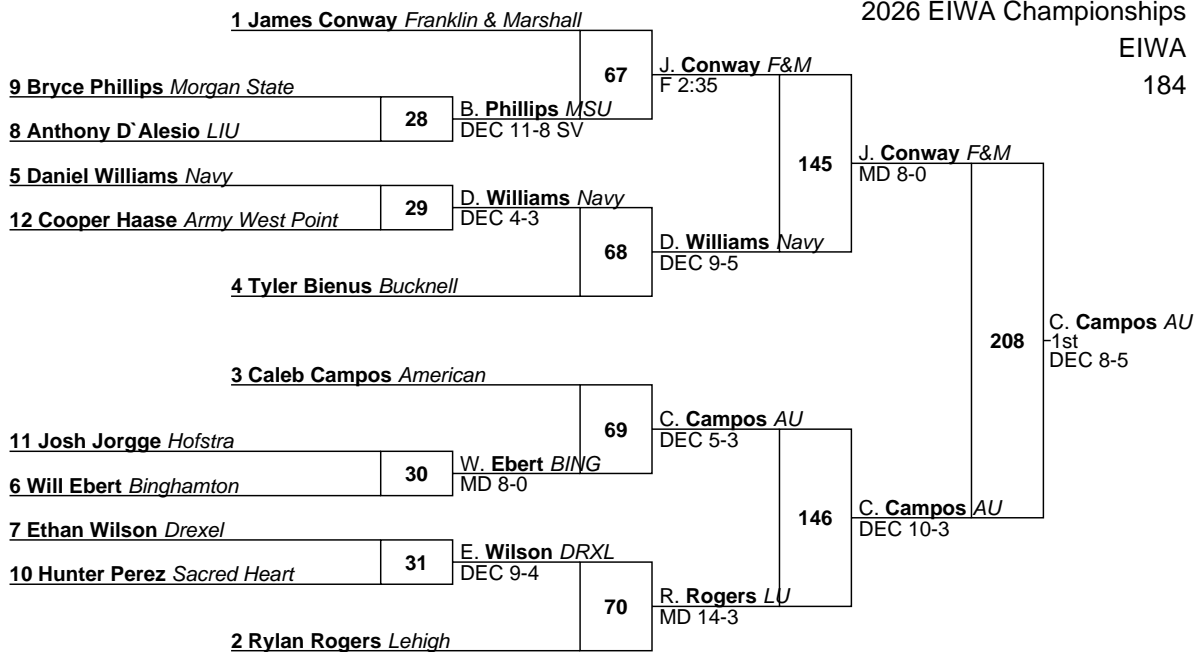

2026 EIWA Championships

EIWA

157

L165 **C. Wirnsberger BUCK** (MD 8-0) vs **194** vs **C. Wirnsberger BUCK** (DEC 4-3) vs **J. Antonio AWP** (DEC 4-3) vs **L166** (DEC 4-3)

L135 **L. Nichter DRXL** (DEC 4-1) vs **195** vs **L. Nichter DRXL** (DEC 7-6) vs **J. Hillard F&M** (DEC 4-3) vs **L136** (DEC 4-3)

2026 EIWA Championships

EIWA

165

2026 EIWA Championships

EIWA

184

2026 EIWA Championships

EIWA