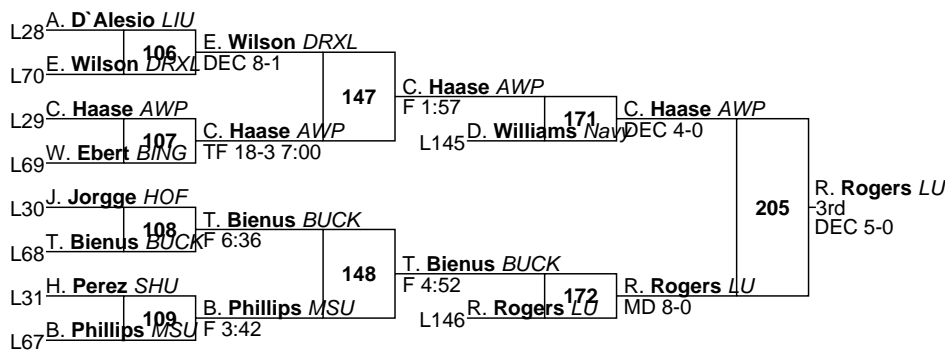

2026 EIWA Championships

EIWA

157

L165 **C. Wirnsberger BUCK** (MD 8-0) vs **194** vs **C. Wirnsberger BUCK** (DEC 4-3) vs **J. Antonio AWP** (DEC 4-3) vs **L166** (DEC 4-3)

L135 **L. Nichter DRXL** (DEC 4-1) vs **195** vs **L. Nichter DRXL** (DEC 7-6) vs **J. Hillard F&M** (DEC 4-3) vs **L136** (DEC 4-3)

2026 EIWA Championships

EIWA

165

2026 EIWA Championships

EIWA

184

2026 EIWA Championships

EIWA