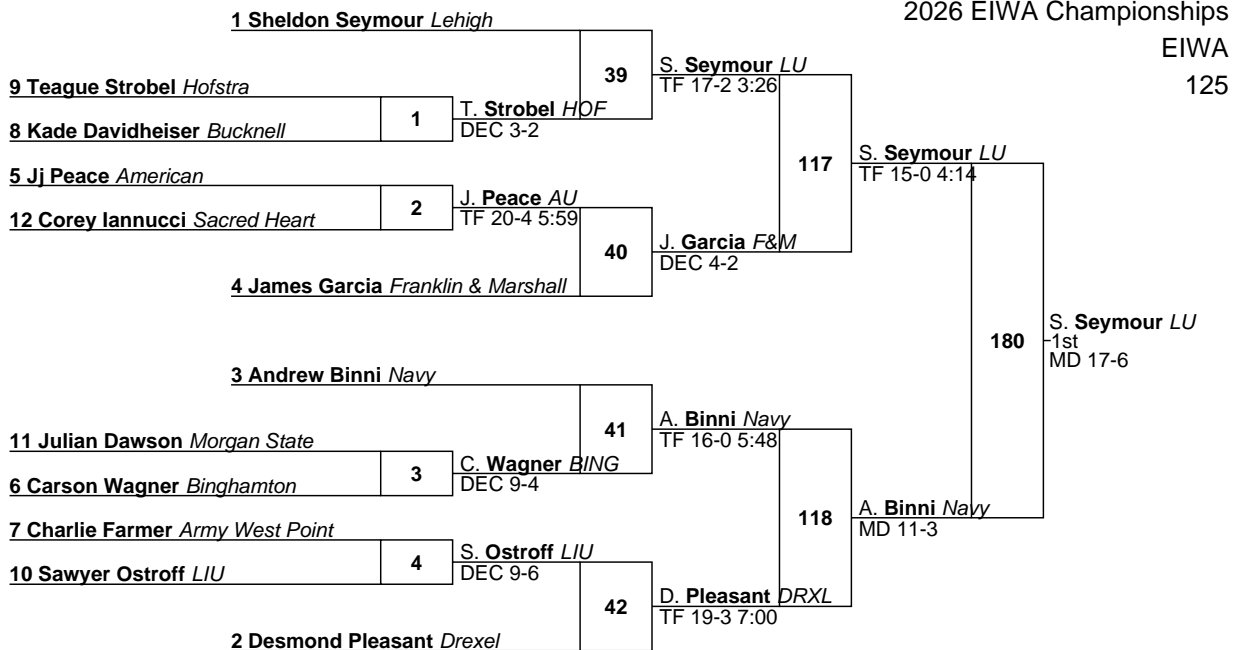

2026 EIWA Championships

EIWA

125

2026 EIWA Championships

EIWA

133

L159 G. Shipp *HOF* M FOR vs L160 D. Arrick *BING* DEC 9-4 → 182 D. Arrick *BING* 5th M FOR

L123 T. Tecson *MSU* DEC 2-0 vs L124 M. Leiphart *F&M* DEC 7-3 → 183 T. Tecson *MSU* 7th DEC 6-3

2026 EIWA Championships

EIWA

149

L163 D. Pleasant DRXL (MD 18-6) vs D. Pleasant DRXL (5th) (DEC 6-2)
 L164 G. Owen AU (TF 17-2 3:41)

L131 A. Turley HOF (MD 14-5) vs A. Turley HOF (7th) (DEC 9-6 SV)
 L132 P. Phillips F&M (DEC 4-1 SV)