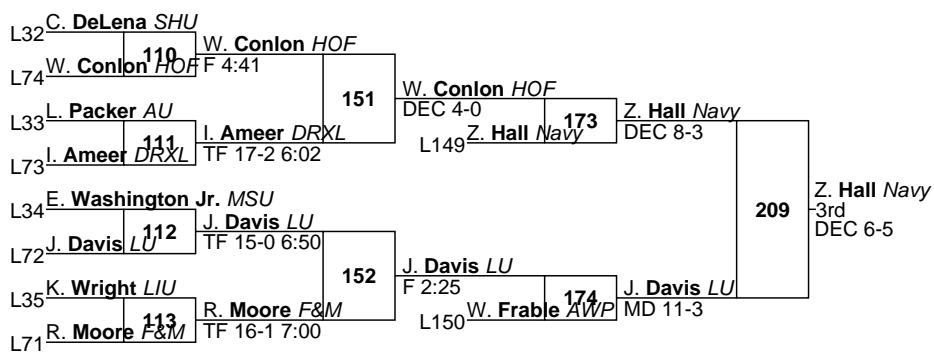

2026 EIWA Championships

EIWA

197