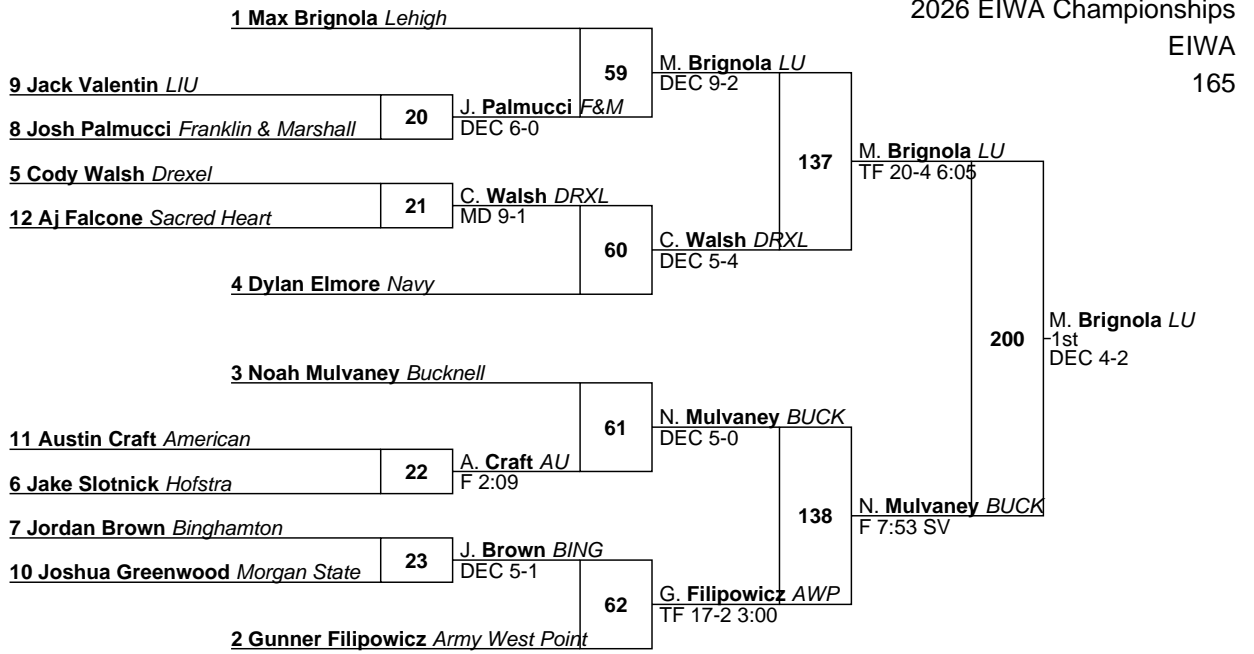

2026 EIWA Championships

EIWA

149

L163 D. Pleasant DRXL (MD 18-6) vs D. Pleasant DRXL (5th) (DEC 6-2)
 L164 G. Owen AU (TF 17-2 3:41)

L131 A. Turley HOF (MD 14-5) vs A. Turley HOF (7th) (DEC 9-6 SV)
 L132 P. Phillips F&M (DEC 4-1 SV)

2026 EIWA Championships

EIWA

157

L165 **C. Wirnsberger BUCK** (MD 8-0) vs **194** vs **C. Wirnsberger BUCK** (DEC 4-3) vs **J. Antonio AWP** (DEC 4-3) vs **L166** (DEC 4-3)

L135 **L. Nichter DRXL** (DEC 4-1) vs **195** vs **L. Nichter DRXL** (DEC 7-6) vs **J. Hillard F&M** (DEC 4-3) vs **L136** (DEC 4-3)

2026 EIWA Championships

EIWA

165

2026 EIWA Championships

EIWA

184

2026 EIWA Championships

EIWA