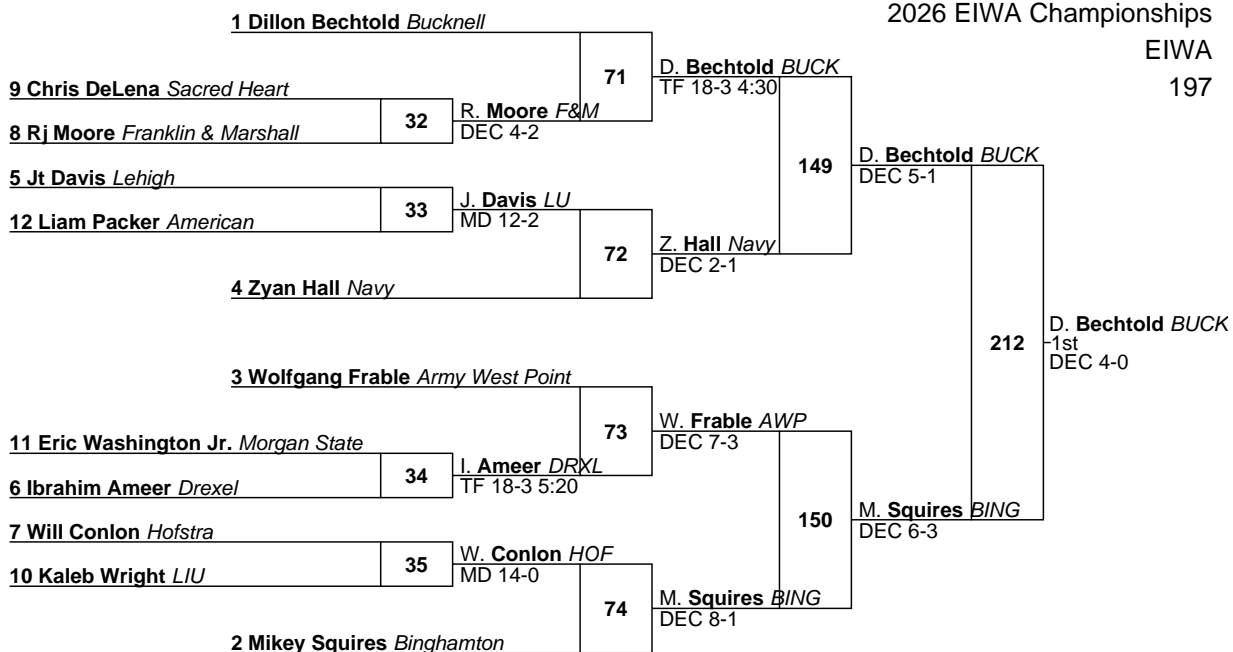

2026 EIWA Championships

EIWA

197