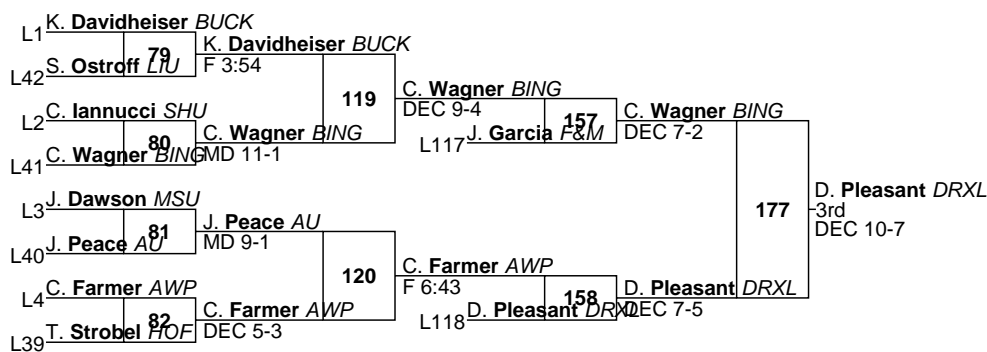

2026 EIWA Championships

EIWA

125

2026 EIWA Championships

EIWA

133

L159 G. Shipp *HOF* M FOR vs L160 D. Arrick *BING* DEC 9-4 → 182 D. Arrick *BING* 5th M FOR

L123 T. Tecson *MSU* DEC 2-0 vs L124 M. Leiphart *F&M* DEC 7-3 → 183 T. Tecson *MSU* 7th DEC 6-3

2026 EIWA Championships

EIWA

149

L163 D. Pleasant DRXL (MD 18-6) vs D. Pleasant DRXL (5th) (DEC 6-2)
 L164 G. Owen AU (TF 17-2 3:41)

L131 A. Turley HOF (MD 14-5) vs A. Turley HOF (7th) (DEC 9-6 SV)
 L132 P. Phillips F&M (DEC 4-1 SV)