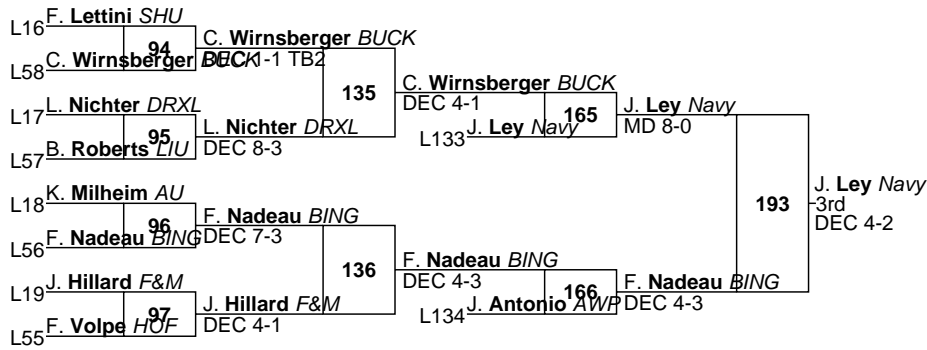

2026 EIWA Championships

EIWA

125

2026 EIWA Championships

EIWA

133

L159 G. Shipp *HOF* M FOR vs L160 D. Arrick *BING* DEC 9-4 → 182 D. Arrick *BING* 5th M FOR

L123 T. Tecson *MSU* DEC 2-0 vs L124 M. Leiphart *F&M* DEC 7-3 → 183 T. Tecson *MSU* 7th DEC 6-3

2026 EIWA Championships

EIWA

149

L163 D. Pleasant DRXL (MD 18-6) vs D. Pleasant DRXL (5th) (DEC 6-2)
 L164 G. Owen AU (TF 17-2 3:41)

L131 A. Turley HOF (MD 14-5) vs A. Turley HOF (7th) (DEC 9-6 SV)
 L132 P. Phillips F&M (DEC 4-1 SV)

2026 EIWA Championships

EIWA

157

L165 **C. Wirnsberger BUCK** (MD 8-0) vs **194** vs **C. Wirnsberger BUCK** (DEC 4-3) vs **J. Antonio AWP** (DEC 4-3) vs **L166** (DEC 4-3)

L135 **L. Nichter DRXL** (DEC 4-1) vs **195** vs **L. Nichter DRXL** (DEC 7-6) vs **J. Hillard F&M** (DEC 4-3) vs **L136** (DEC 4-3)