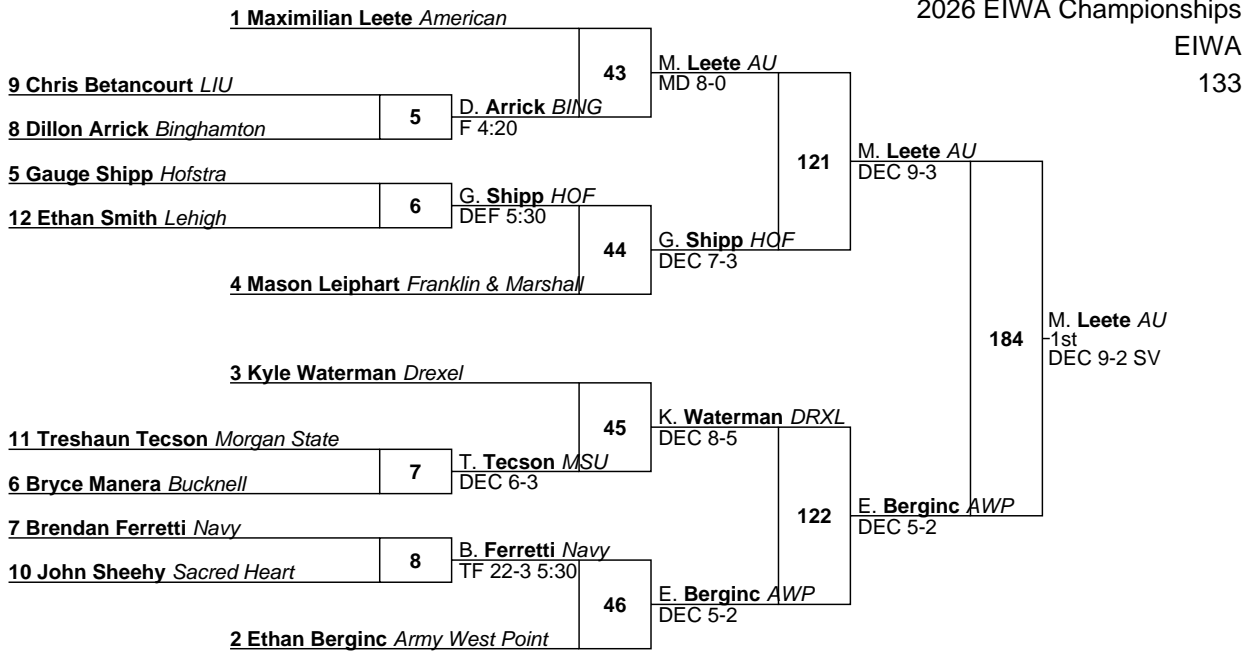

2026 EIWA Championships

EIWA

125

2026 EIWA Championships

EIWA

133

L159 G. Shipp *HOF* M FOR vs L160 D. Arrick *BING* DEC 9-4 → 182 D. Arrick *BING* 5th M FOR

L123 T. Tecson *MSU* DEC 2-0 vs L124 M. Leiphart *F&M* DEC 7-3 → 183 T. Tecson *MSU* 7th DEC 6-3

2026 EIWA Championships

EIWA

149

L163 D. Pleasant DRXL (MD 18-6) vs D. Pleasant DRXL (5th) (DEC 6-2)
 L164 G. Owen AU (TF 17-2 3:41)

L131 A. Turley HOF (MD 14-5) vs A. Turley HOF (7th) (DEC 9-6 SV)
 L132 P. Phillips F&M (DEC 4-1 SV)