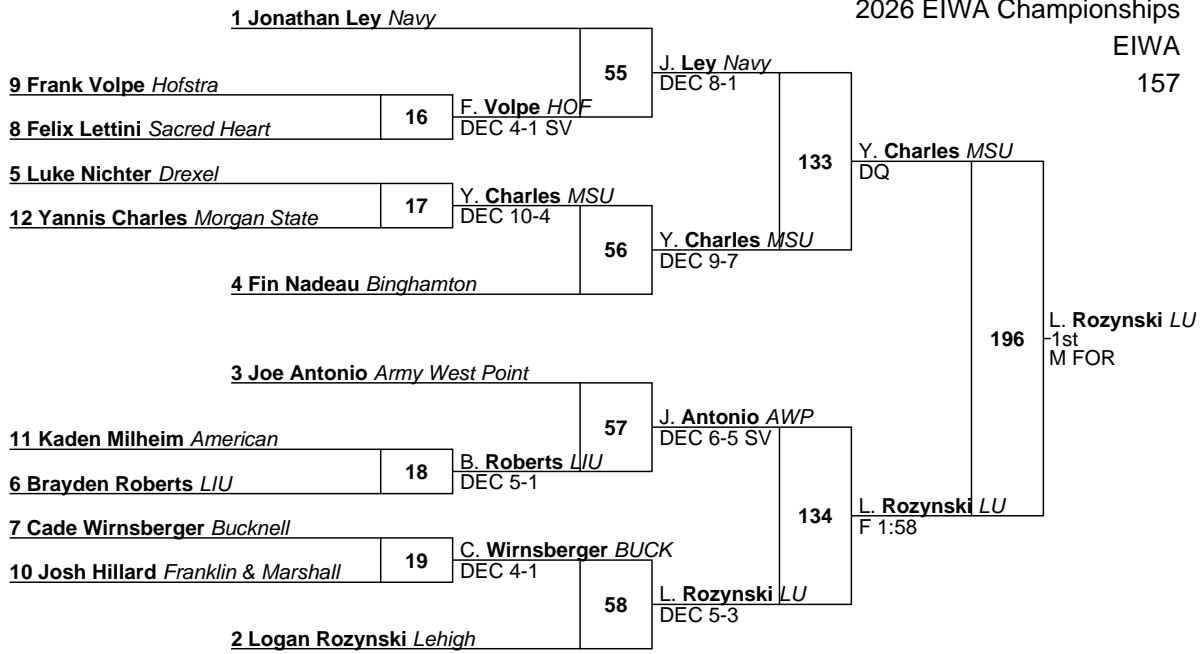

2026 EIWA Championships

EIWA

125

2026 EIWA Championships

EIWA

133

L159 G. Shipp *HOF* M FOR vs L160 D. Arrick *BING* DEC 9-4 → 182 D. Arrick *BING* 5th M FOR

L123 T. Tecson *MSU* DEC 2-0 vs L124 M. Leiphart *F&M* DEC 7-3 → 183 T. Tecson *MSU* 7th DEC 6-3

2026 EIWA Championships

EIWA

149

L163 D. Pleasant DRXL (MD 18-6) vs D. Pleasant DRXL (5th) (DEC 6-2)
 L164 G. Owen AU (TF 17-2 3:41)

L131 A. Turley HOF (MD 14-5) vs A. Turley HOF (7th) (DEC 9-6 SV)
 L132 P. Phillips F&M (DEC 4-1 SV)

2026 EIWA Championships

EIWA

157

L165 **C. Wirnsberger BUCK** (MD 8-0) vs **194** vs **C. Wirnsberger BUCK** (DEC 4-3) vs **J. Antonio AWP** (DEC 4-3) vs **L166** (DEC 4-3)

L135 **L. Nichter DRXL** (DEC 4-1) vs **195** vs **L. Nichter DRXL** (DEC 7-6) vs **J. Hillard F&M** (DEC 4-3) vs **L136** (DEC 4-3)