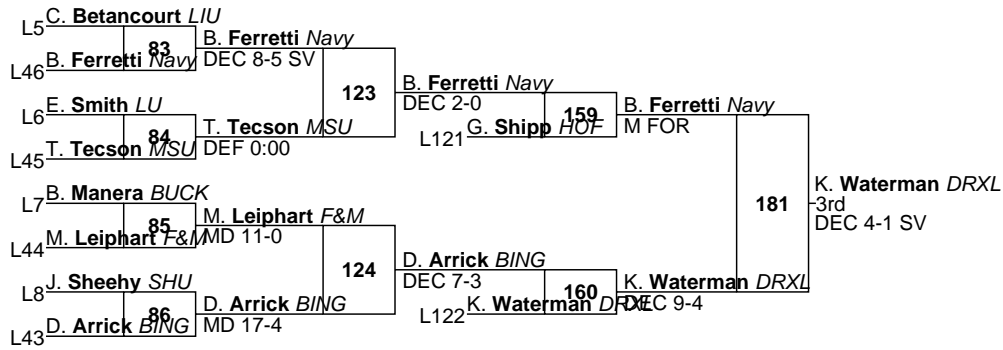

2026 EIWA Championships

EIWA

125

2026 EIWA Championships

EIWA

133

L159 G. Shipp *HOF* M FOR vs L160 D. Arrick *BING* DEC 9-4 → 182 D. Arrick *BING* 5th M FOR

L123 T. Tecson *MSU* DEC 2-0 vs L124 M. Leiphart *F&M* DEC 7-3 → 183 T. Tecson *MSU* 7th DEC 6-3

2026 EIWA Championships

EIWA

149

L163 D. Pleasant DRXL (MD 18-6) vs D. Pleasant DRXL (5th) (DEC 6-2)
 L164 G. Owen AU (TF 17-2 3:41)

L131 A. Turley HOF (MD 14-5) vs A. Turley HOF (7th) (DEC 9-6 SV)
 L132 P. Phillips F&M (DEC 4-1 SV)