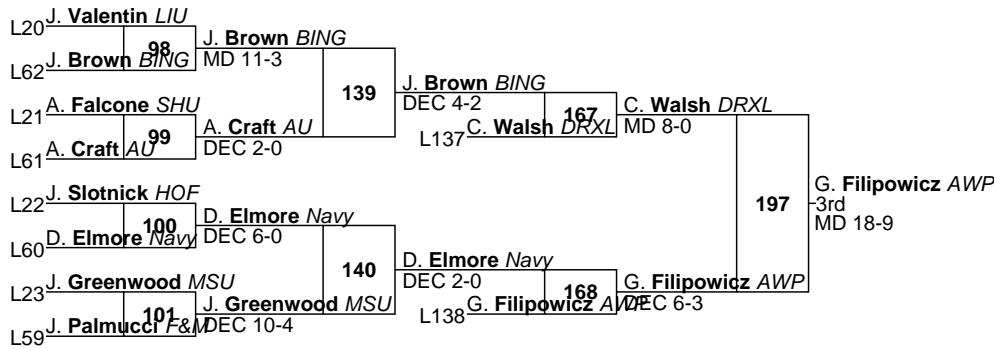

2026 EIWA Championships

EIWA

149

L163 D. Pleasant DRXL (MD 18-6) vs D. Pleasant DRXL (5th) (DEC 6-2)
 L164 G. Owen AU (TF 17-2 3:41)

L131 A. Turley HOF (MD 14-5) vs A. Turley HOF (7th) (DEC 9-6 SV)
 L132 P. Phillips F&M (DEC 4-1 SV)

2026 EIWA Championships

EIWA

157

L165 **C. Wirnsberger BUCK** (MD 8-0) vs **194** vs **C. Wirnsberger BUCK** (DEC 4-3) vs **J. Antonio AWP** (DEC 4-3) vs **L166** (DEC 4-3)

L135 **L. Nichter DRXL** (DEC 4-1) vs **195** vs **L. Nichter DRXL** (DEC 7-6) vs **J. Hillard F&M** (DEC 4-3) vs **L136** (DEC 4-3)

2026 EIWA Championships

EIWA

165

2026 EIWA Championships

EIWA

184

2026 EIWA Championships

EIWA